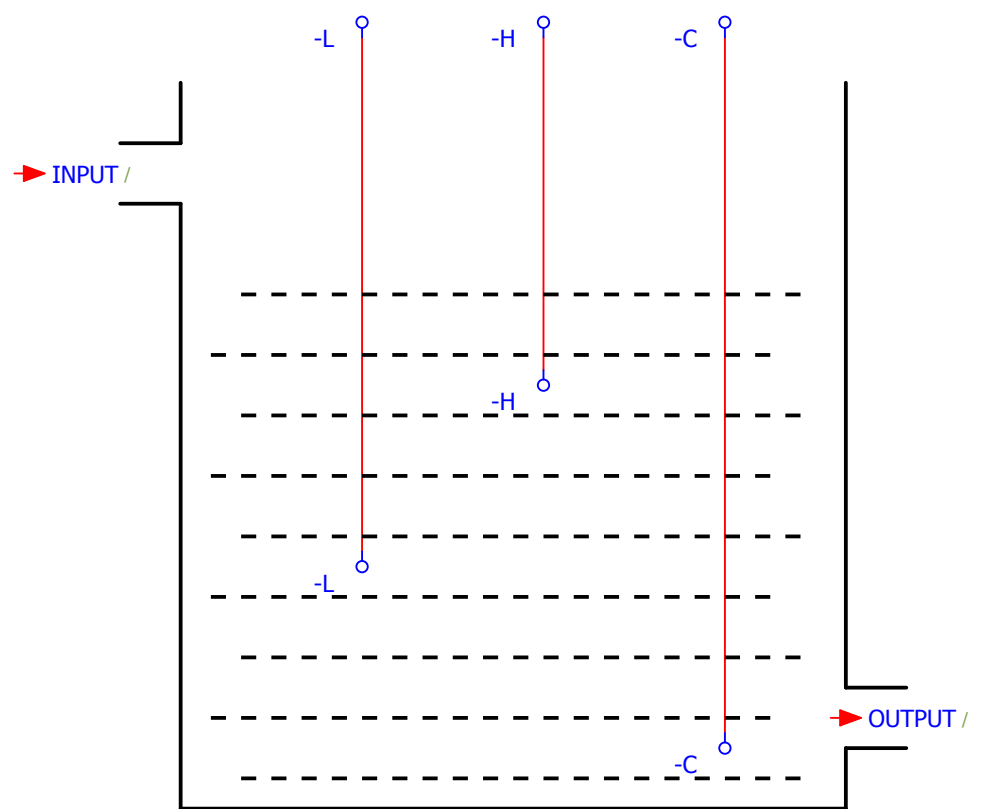

level sensor

Date	9/17/2023	MODE1-1PUMP			
Ed	MASIH				
Appr					
Modification	Date	Name	Original	Replacement of	Replaced by

Terminal