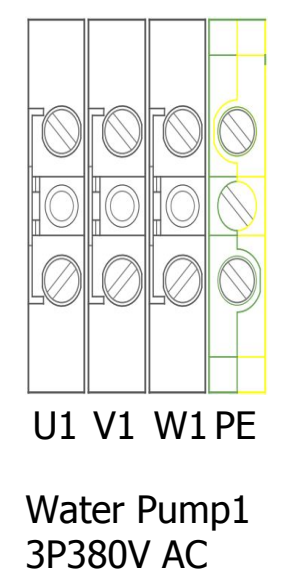

level sensor

Date	9/17/2023	MODE1-1PUMP			
Ed	MASIH				
Appr					
Modification	Date	Name	Original	Replacement of	Replaced by

Terminal