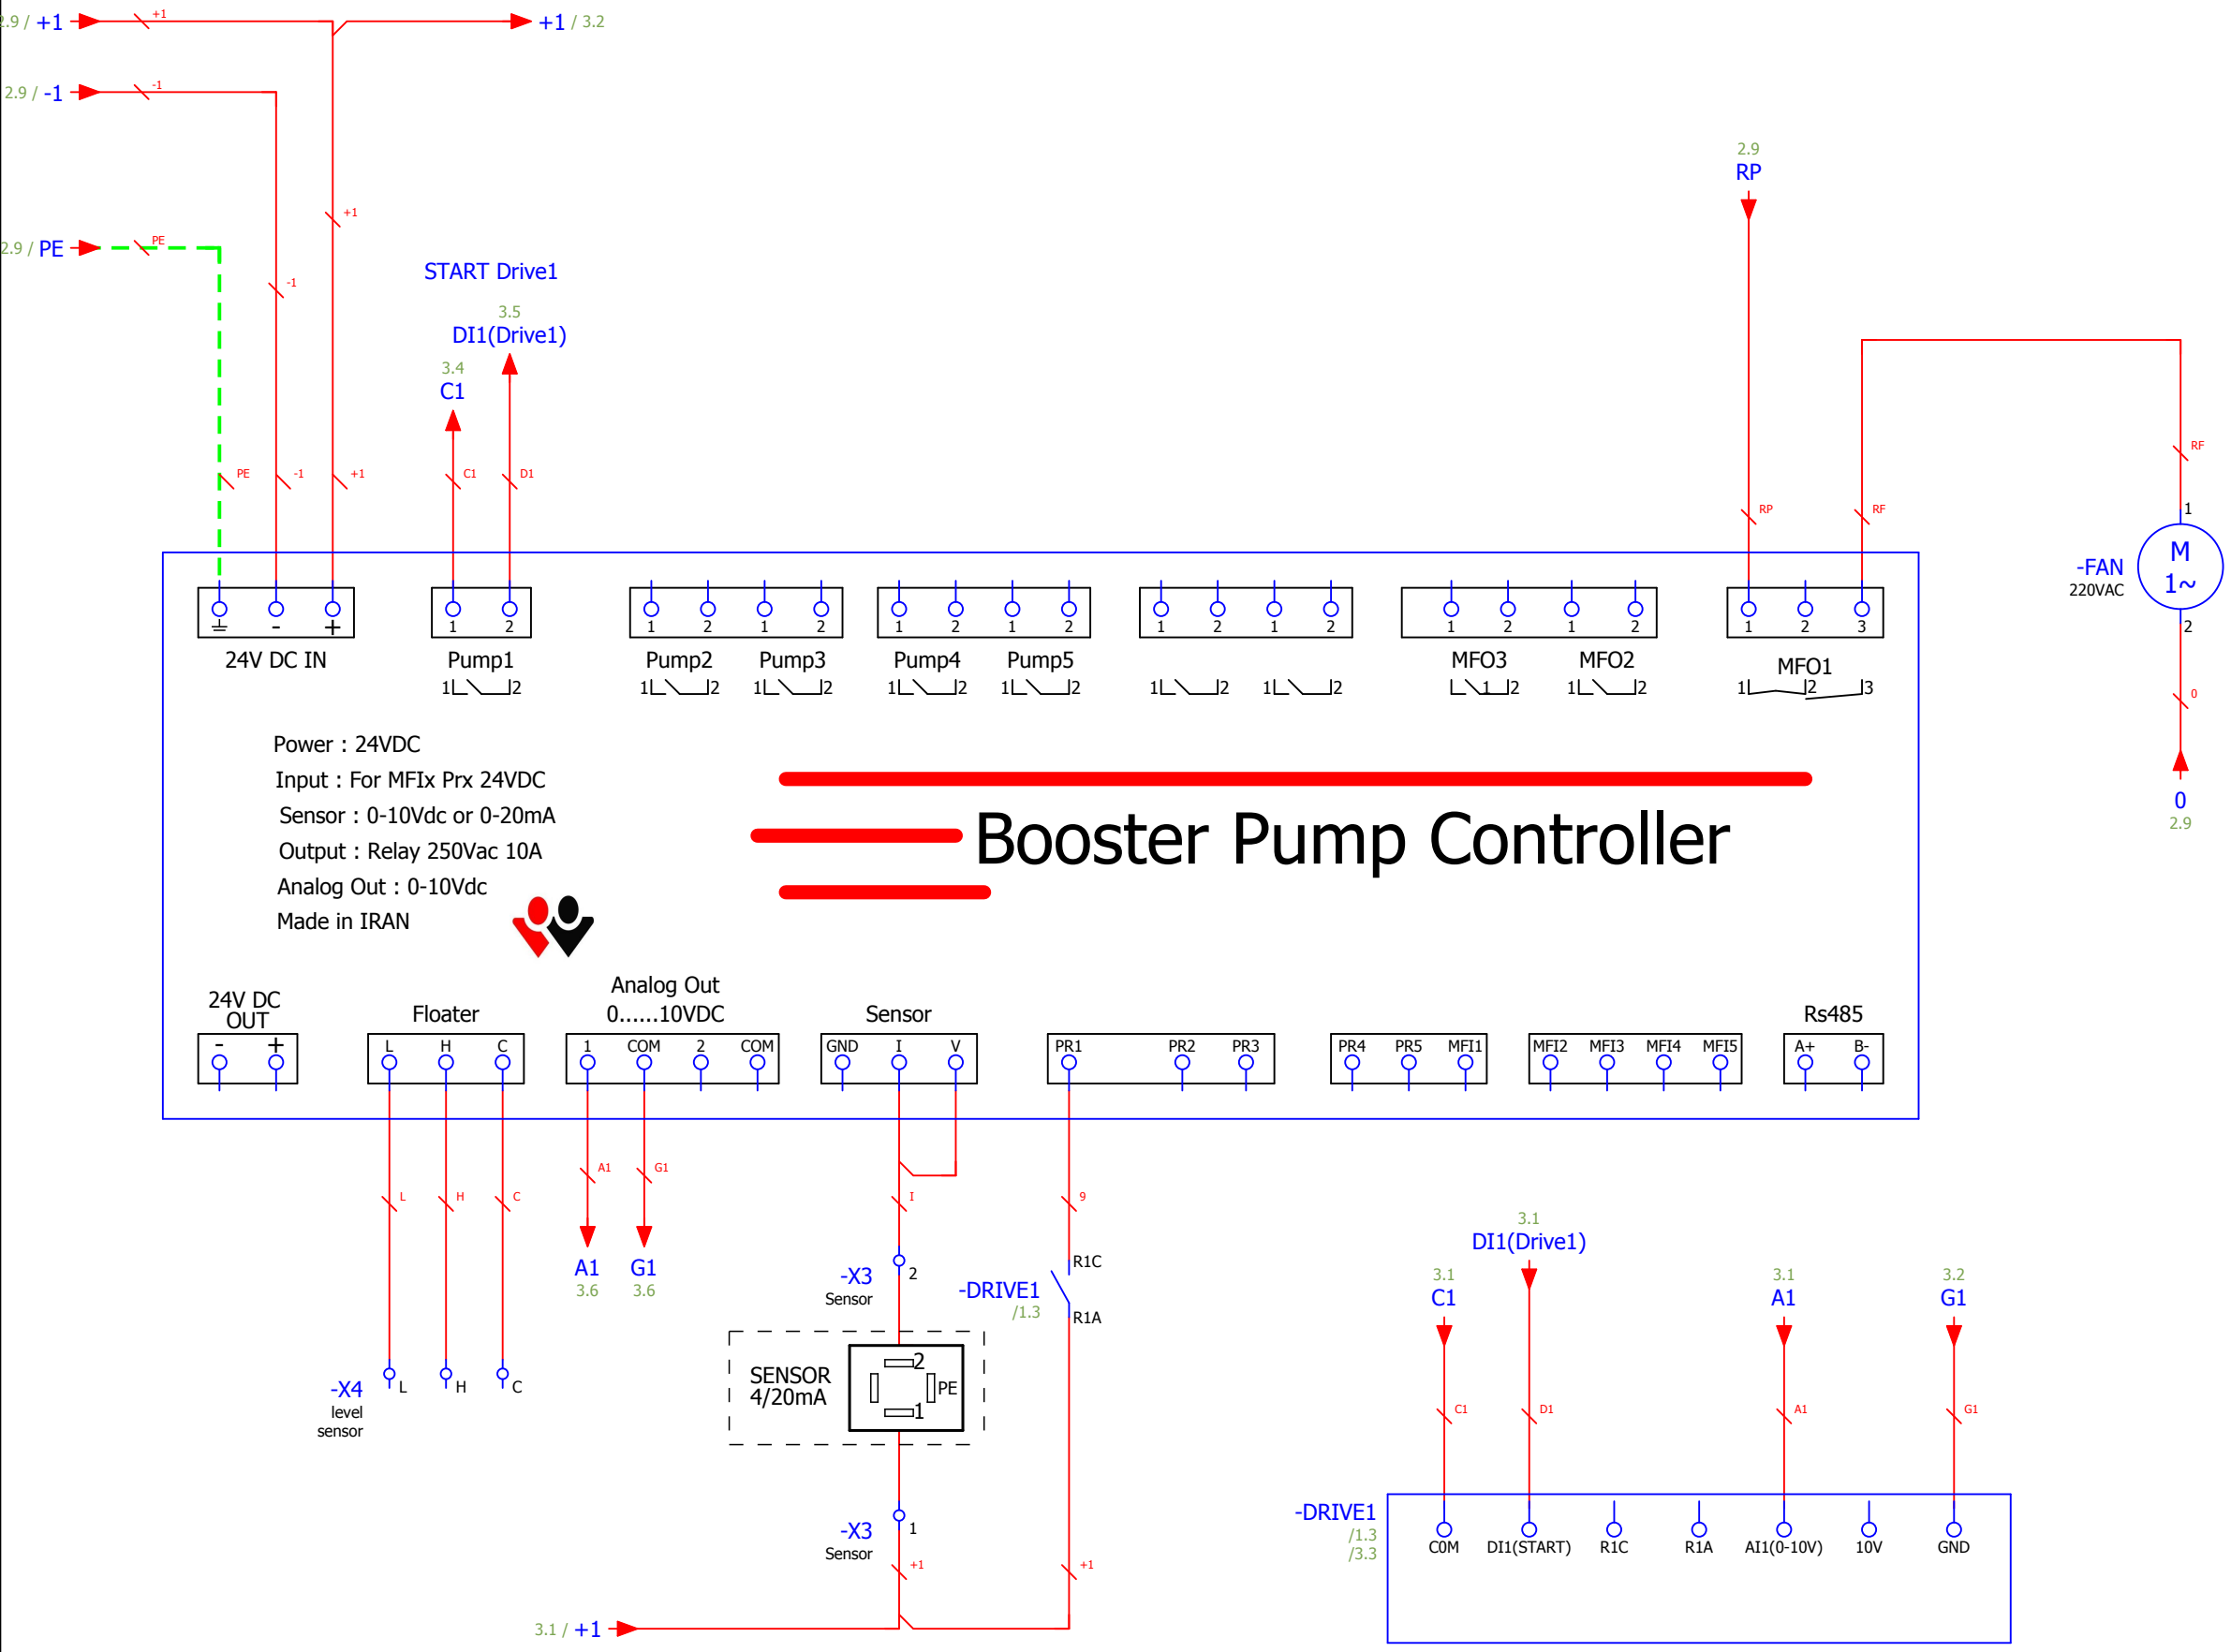

			Date	9/17/2023	MODE1-1PUMP		Power		
			Ed	MASIH					
			Appr						
Modification	Date	Name	Original		Replacement of	Replaced by		IEC_tp1003	Page 1 / 4

			Date	9/17/2023	MODE1-1PUMP			Power Supply			
			Ed	MASIH							
			Appr								
Modification	Date	Name	Original		Replacement of	Replaced by			IEC_tp1003	Page	2
									Page	2 / 4	

Date	9/17/2023	MODE1-1PUMP		Controller			
Ed	MASIH						
Appr							
Modification	Date	Name	Original	Replacement of	Replaced by	IEC_tp1003	Page 3 / 4

### level sensor

Date	9/17/2023	MODE1-1PUMP			
Ed	MASIH				
Appr					
Modification	Date	Name	Original	Replacement of	Replaced by

Terminal