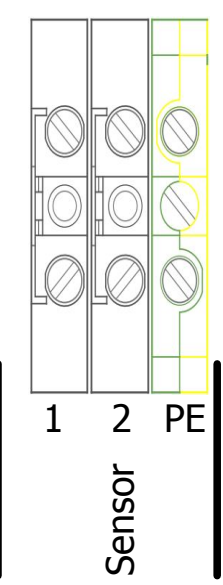

level sensor

Date	9/17/2023	MODE1-1PUMP			
Ed	MASIH				
Appr					
Modification	Date	Name	Original	Replacement of	Replaced by

Terminal