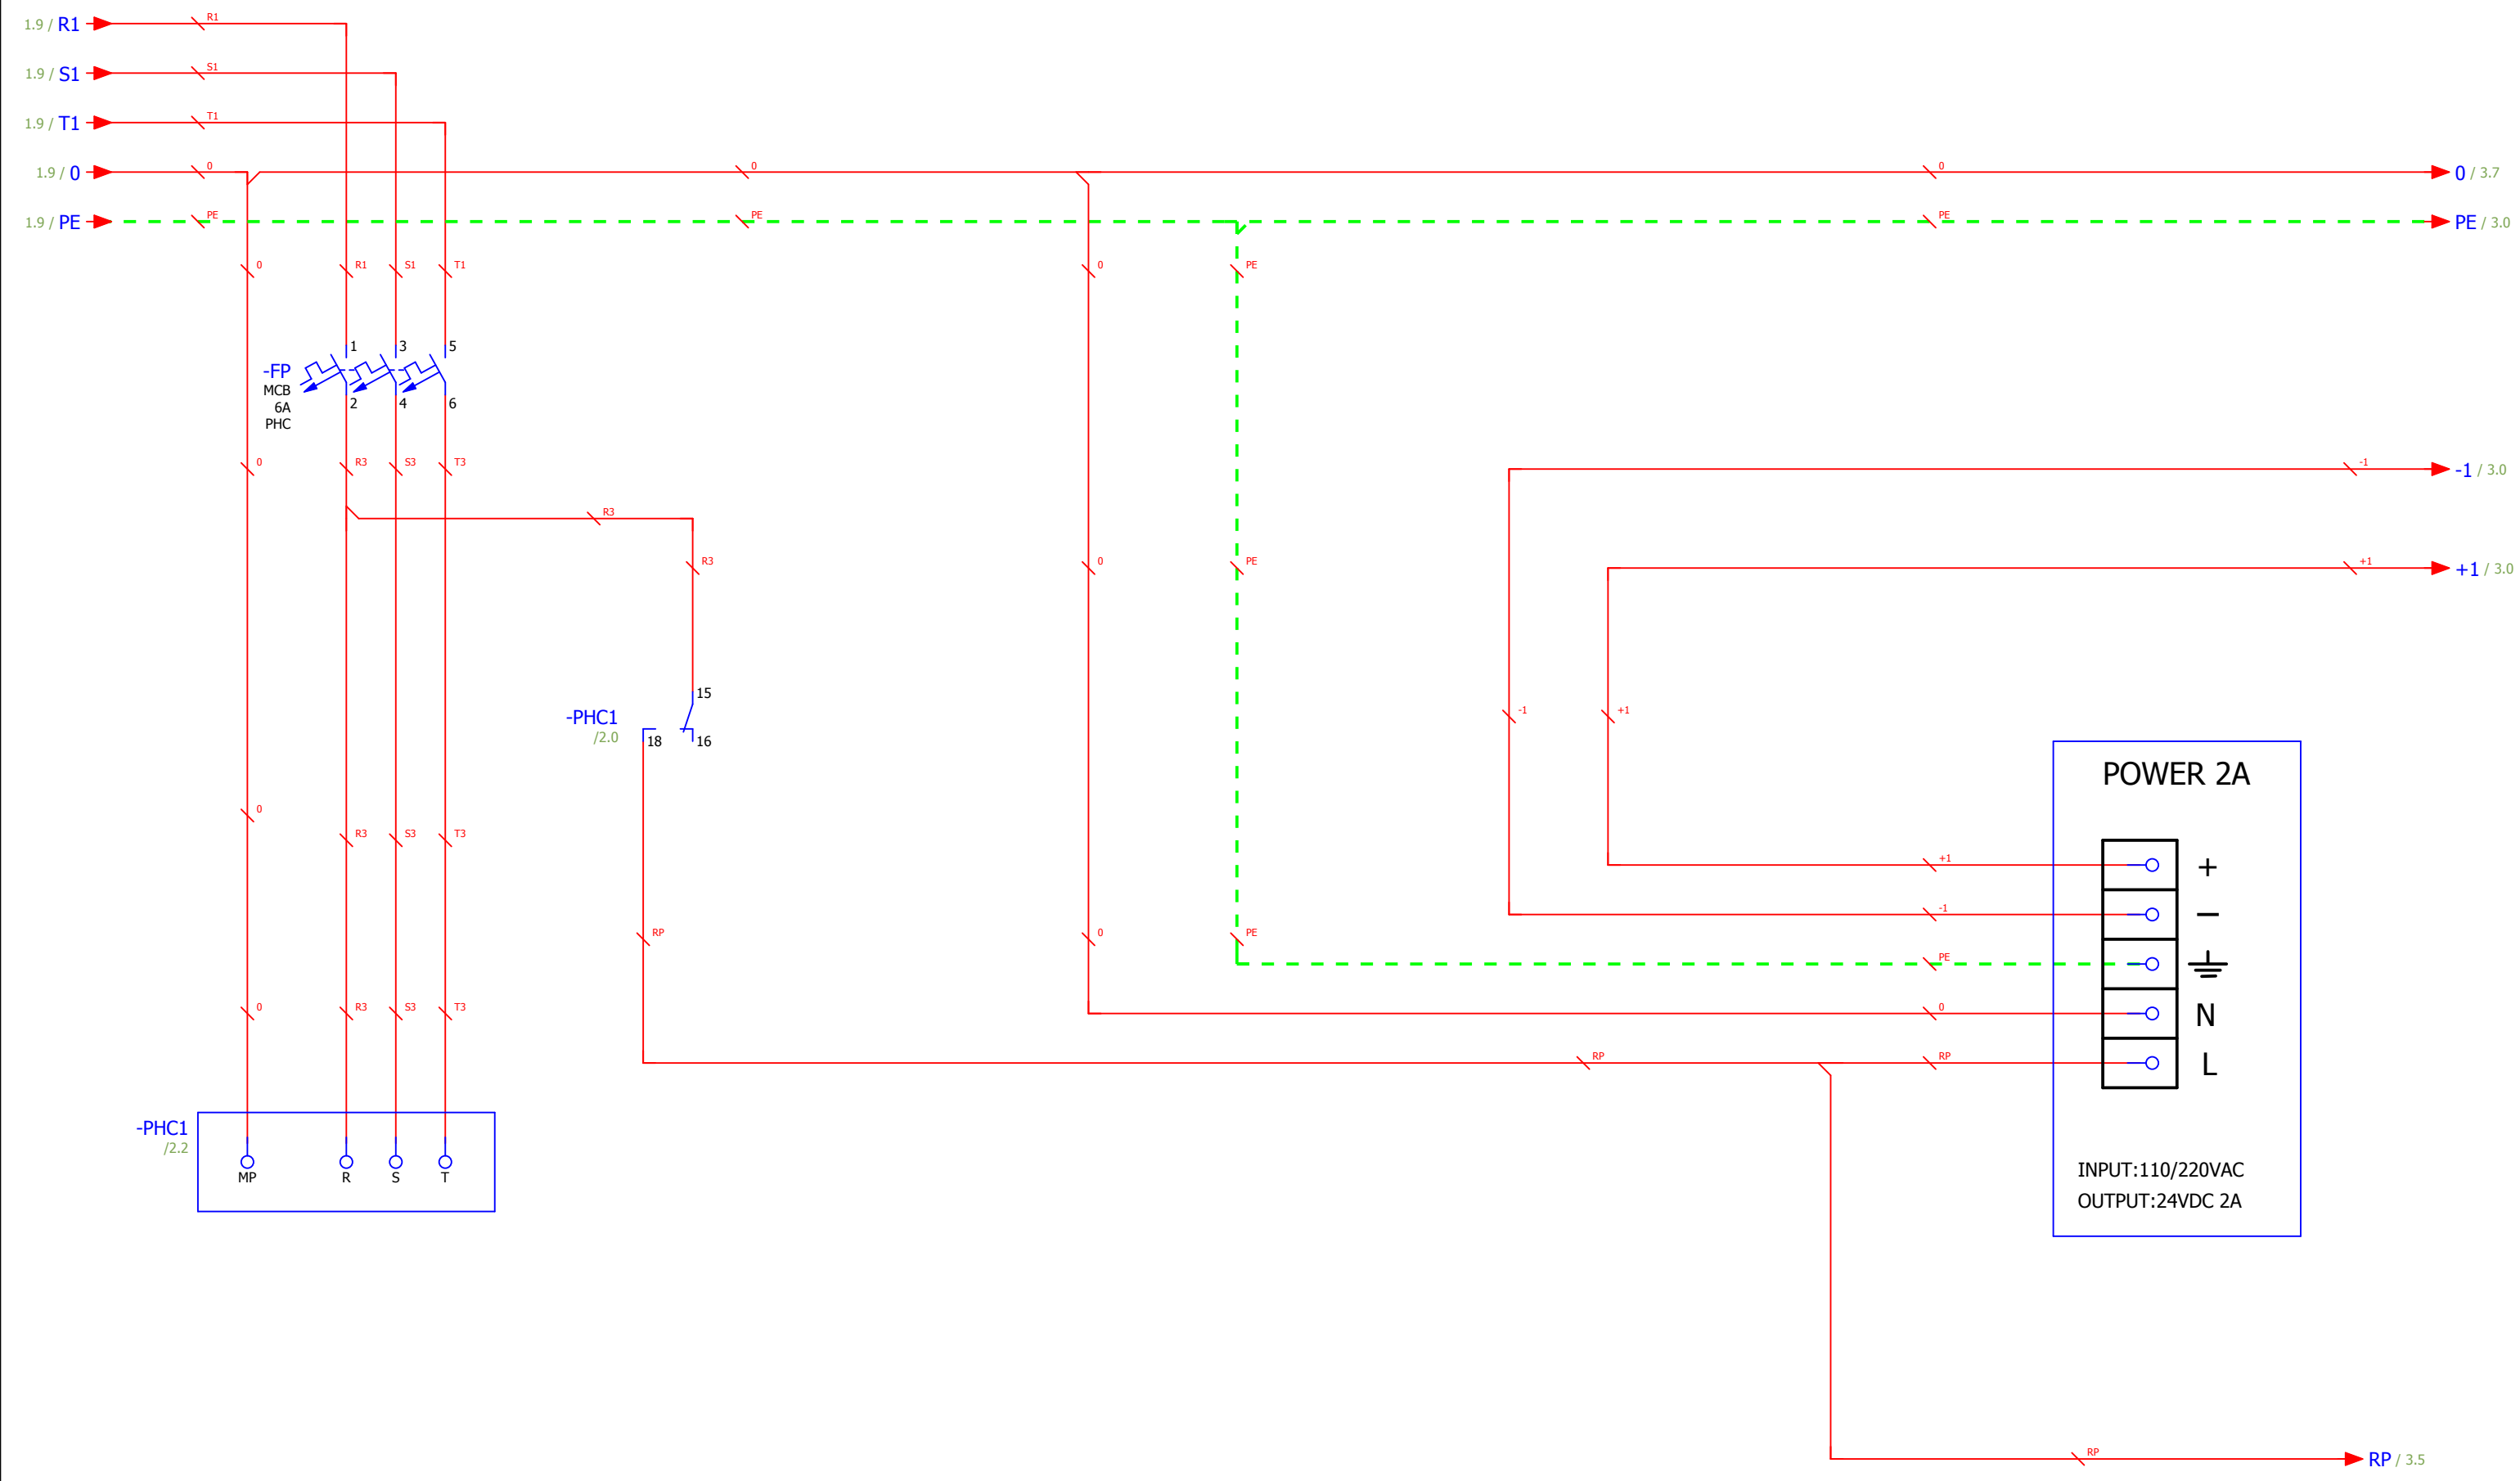

			Date	9/17/2023	MODE1-1PUMP		Power		
			Ed	MASIH					
			Appr						
Modification	Date	Name	Original		Replacement of	Replaced by		IEC_tp1003	Page 1 / 4

			Date	9/17/2023	MODE1-1PUMP			Power Supply			
			Ed	MASIH							
			Appr								
Modification	Date	Name	Original		Replacement of	Replaced by			IEC_tp1003	Page	2
									Page	2 / 4	

Date	9/17/2023	MODE1-1PUMP		Controller			
Ed	MASIH						
Appr							
Modification	Date	Name	Original	Replacement of	Replaced by	IEC_tp1003	Page 3 / 4

### level sensor

Date	9/17/2023	MODE1-1PUMP			
Ed	MASIH				
Appr					
Modification	Date	Name	Original	Replacement of	Replaced by

Terminal