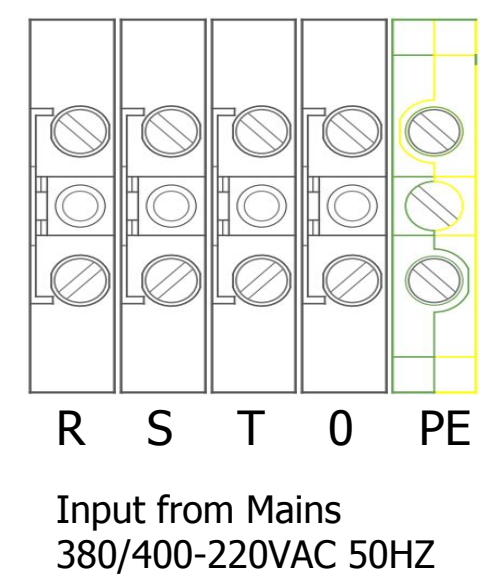

level sensor

Date	9/17/2023	MODE1-1PUMP			
Ed	MASIH				
Appr					
Modification	Date	Name	Original	Replacement of	Replaced by

Terminal